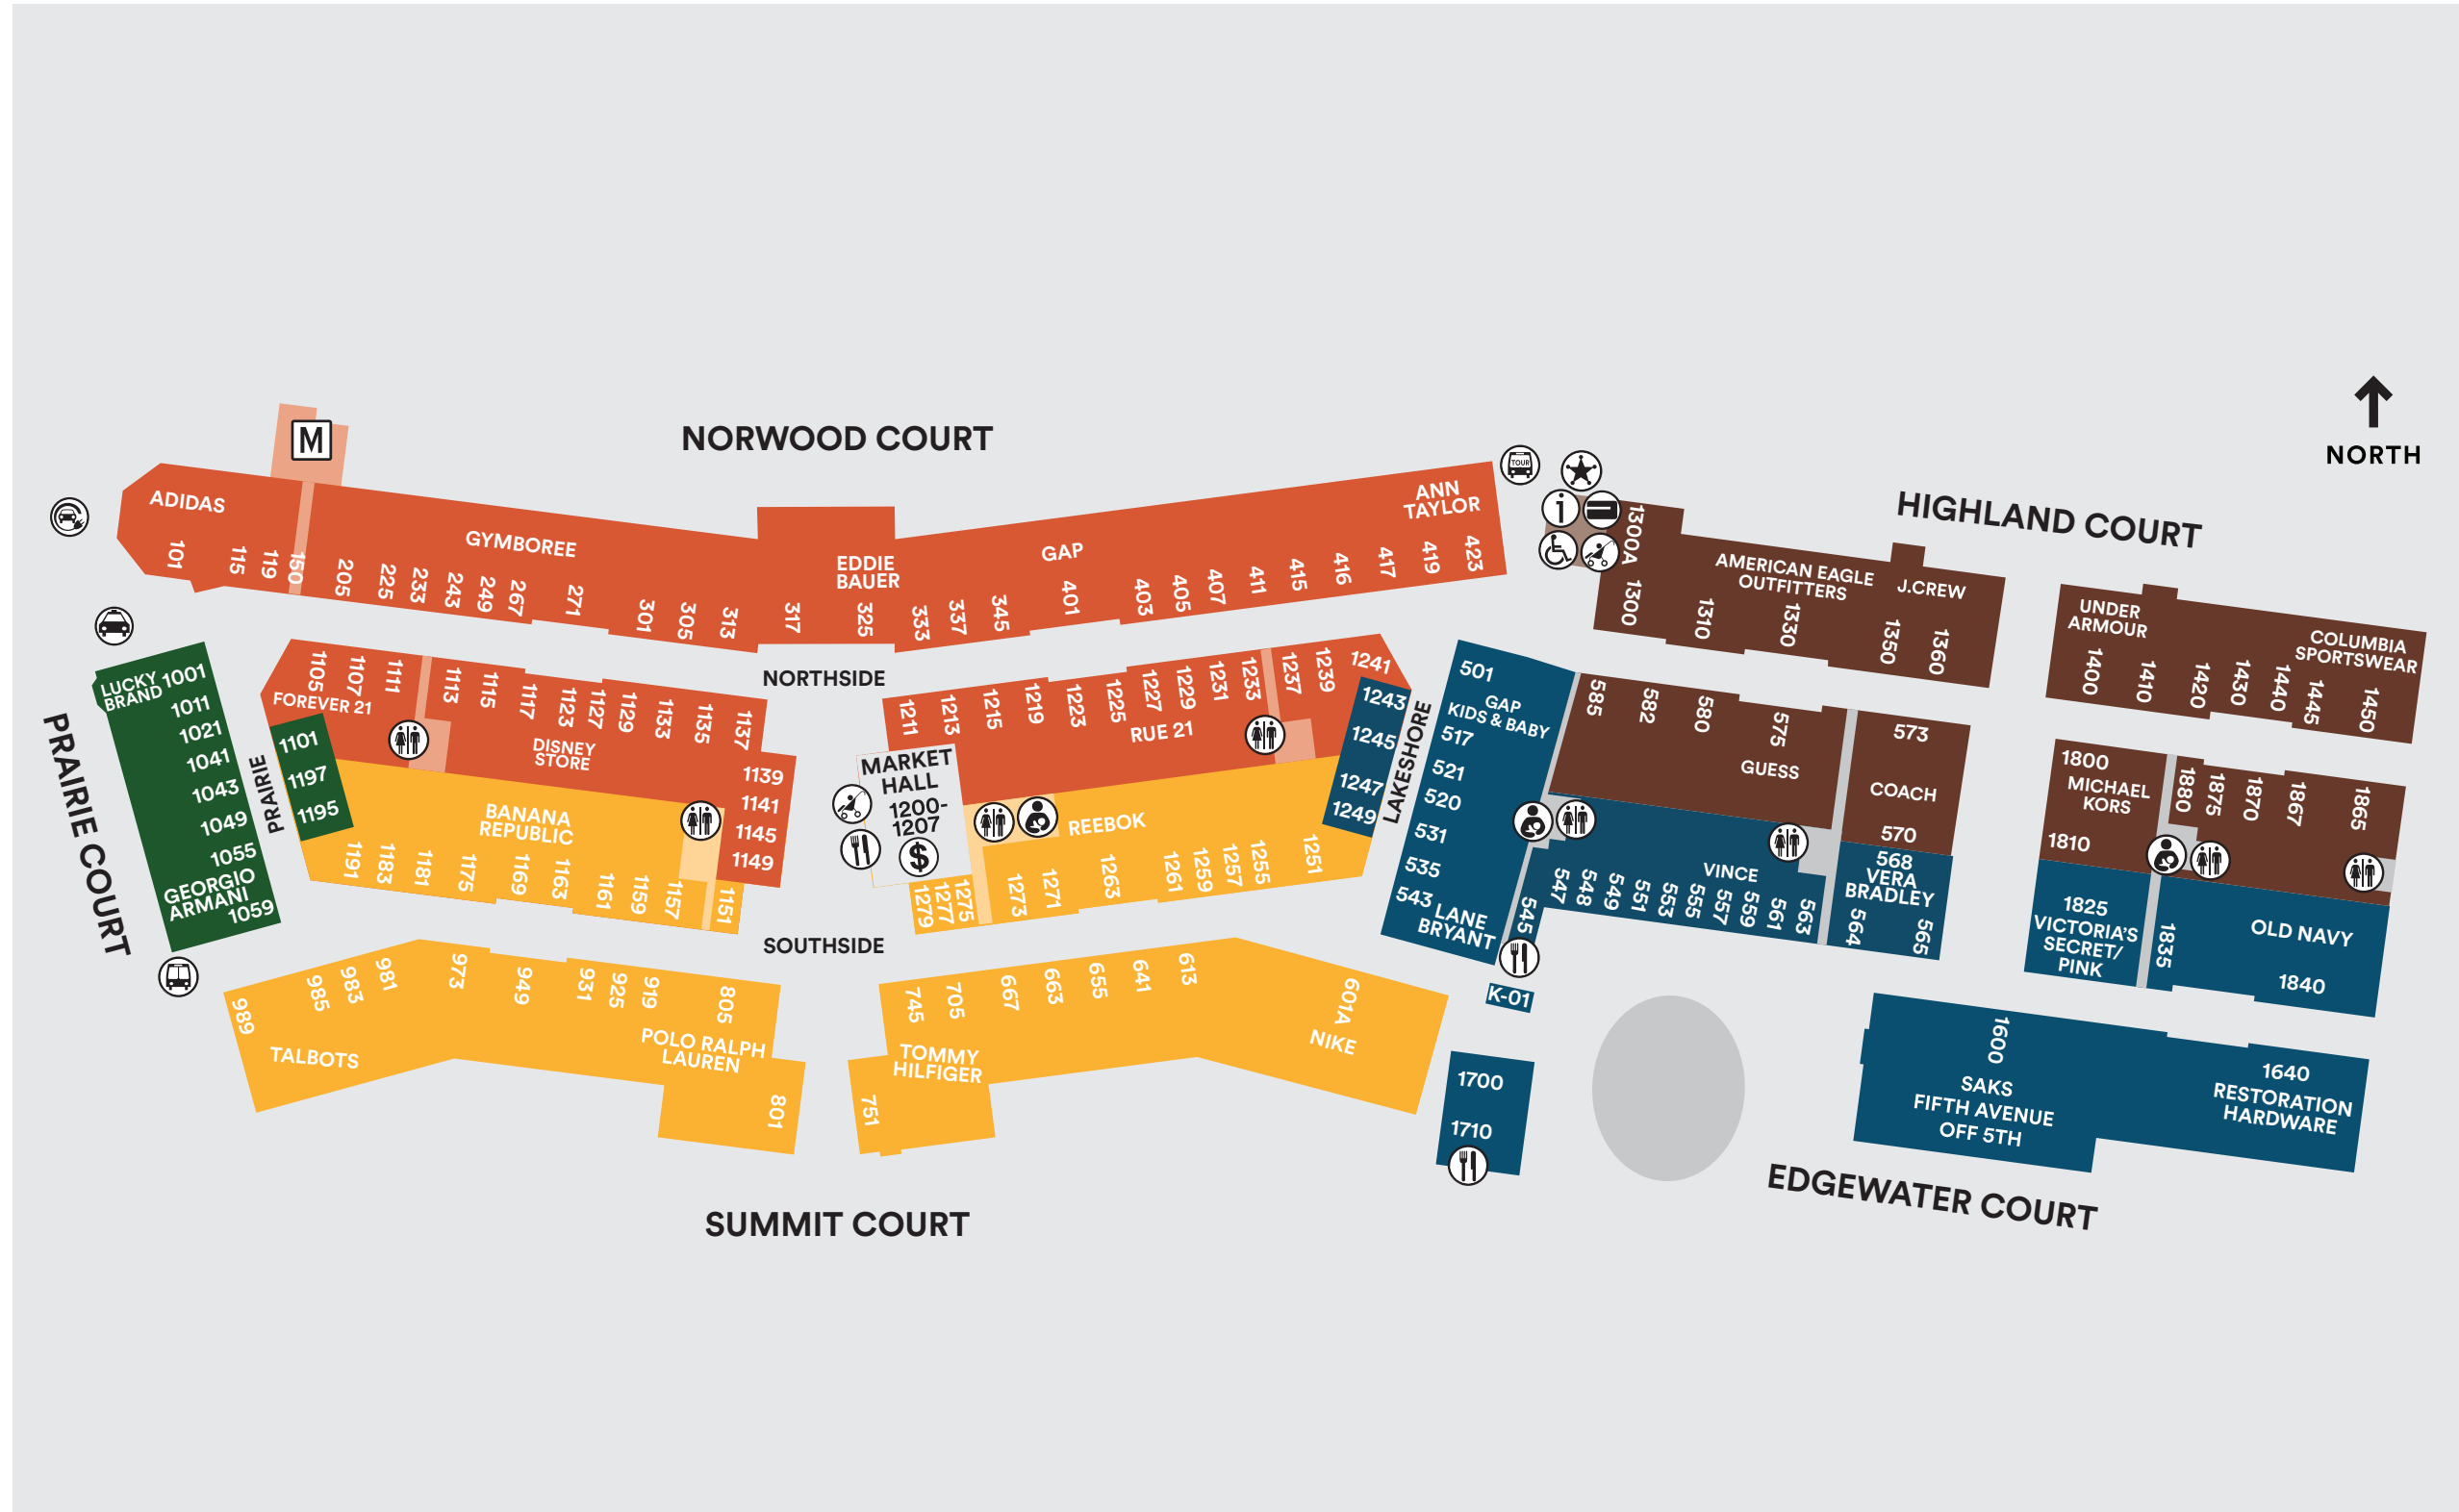

MAP & DIRECTORY

Chicago Premium Outlets®, a Simon Center

DESIGNER FASHIONS & SPORTSWEAR

407	7 For All Mankind	499-8039
751	A|X Armani Exchange	423-9505
1300	Abercrombie & Fitch Outlet	692-1053
101	Adidas	585-5403
1330	Aerie	898-3323
1239	Aeropostale	585-6043
1330	American Eagle Outfitters	898-3323
423	Ann Taylor Factory Store	585-9822
553	Arc'teryx Factory Outlet	405-0043
1059	Armani Outlet	585-6420
1169	Banana Republic Factory Store	851-5135
1043	BCBGMAXAZRIA	978-7203
1161	Bebe	499-7950
983	Beretta	(888) 486-2872
981	Blackhawks Store	898-3629
949	Brooks Brothers Factory Store	585-1034
1175	Calvin Klein	898-9280
1450	Columbia Sportswear	(331) 212-3028
1041	Destination Maternity Outlet	499-7085
613	Diesel	236-5514
667	DKNY	236-8900
417	Dressbarn	692-1010
325	Eddie Bauer Outlet	499-7062
1310	Express Factory Outlet	585-7425
1867	Fila	(331) 200-7800
1105	Forever 21	978-3982
1835	Fresh Tee Boutique*	
401	Gap Factory Store	499-5068
575	Guess Factory Store	499-5113
535	HanesBrands	499-9629
1111	Hugo Boss Factory Store	585-0841
1360	J.Crew Factory Store	851-8150
641	Jockey	862-2970
1163	Kenneth Cole	692-1819
1055	Lacoste	851-9006
580	Lands' End	513-9335
543	Lane Bryant Outlet	(331) 212-3452
655	Levi's Outlet Store	585-1872
585	The Limited	499-8110
985	Loft Outlet	585-6486
1001	Lucky Brand	898-1358
233	Maidenform	898-8419
1191	MaxMara	978-0700
1800	Michael Kors	585-5550
582	Mountain Warehouse	692-9377
919	Nautica	585-7358
520	New York & Company Outlet	820-5548
601A	Nike Factory Store	585-9568
1233	Oakley Vault	898-0376
1840	Old Navy Outlet	898-5128
1215	PacSun	898-9381
1115	Perry Ellis	236-9080
805	Polo Ralph Lauren Factory Store	978-8900
561	Robert Graham	585-1424
1227	rue21	820-0326
1600	Saks Fifth Avenue OFF 5TH	(331) 212-3950
547	Sarar	585-0100

531	Spyder	978-2260
411	St. John	499-8192
989	Talbots	585-7089
1875	The Team Station	692-9222
1183	Theory	898-1771
745	Tommy Hilfiger	236-8749
1181	True Religion Brand Jeans	898-1022
1400	Under Armour	978-3821
1135	Van Heusen | IZOD Golf	898-7718
801	Versace	(331) 300-0101
1825	Victoria's Secret / PINK*	
557	Vince	(331) 212-3960
555	Wellensteyn Outlet	692-9200
337	Wilson's Leather	499-8397
403	Zumiez	499-8980

SHOES

1271	Aerosoles	898-1538
1049	ALDO Shoes	585-9566
1117	Asics	585-6473
1219	Bass Factory Outlet	898-9337
1261	Clarks Bostonian	499-7090
568	Cole Haan	898-1369
1251	Converse	820-7085
931	Crocs	820-3572
249	Ecco	499-6990
271	Famous Footwear Outlet	898-8709
1223	Finish Line	256-8845
1810	Geox	585-8980
925	Johnston & Murphy	236-9640
345	Journeys	236-9267
663	Merrell	585-8356
1273	Nine West Outlet	236-9258
333	Puma	898-5909
1263	Reebok	499-7893
1225	Robert Wayne Footwear	499-9701
548	Salomon Factory Outlet	405-0034
205	Skechers	236-1118
1350	Sperry Top-Sider	585-9240
1870	Steve Madden	585-5524
305	Stride Rite Keds Sperry	851-6058
317	Timberland	236-1066
1420	UGG Australia	445-1994
1430	Vans	499-1425

FOR CHILDREN

1133	Carter's	499-9407
301	The Children's Place Outlet	898-0747
1123	Disney Store Outlet	692-0390
501	Gap Outlet - Kids & Baby	236-8176
267	Gymboree Outlet	851-3759
1231	Hanna Andersson	(331) 250-7090
1127	Janie and Jack	585-0063
243	Justice	585-7344
1259	Marbles the Brain Store	978-6532
115	OshKosh B'gosh	236-0000
1107	Tommy Hilfiger Kids	499-4042
705	Toys R Us Express	499-1444

ACCESSORIES & JEWELRY